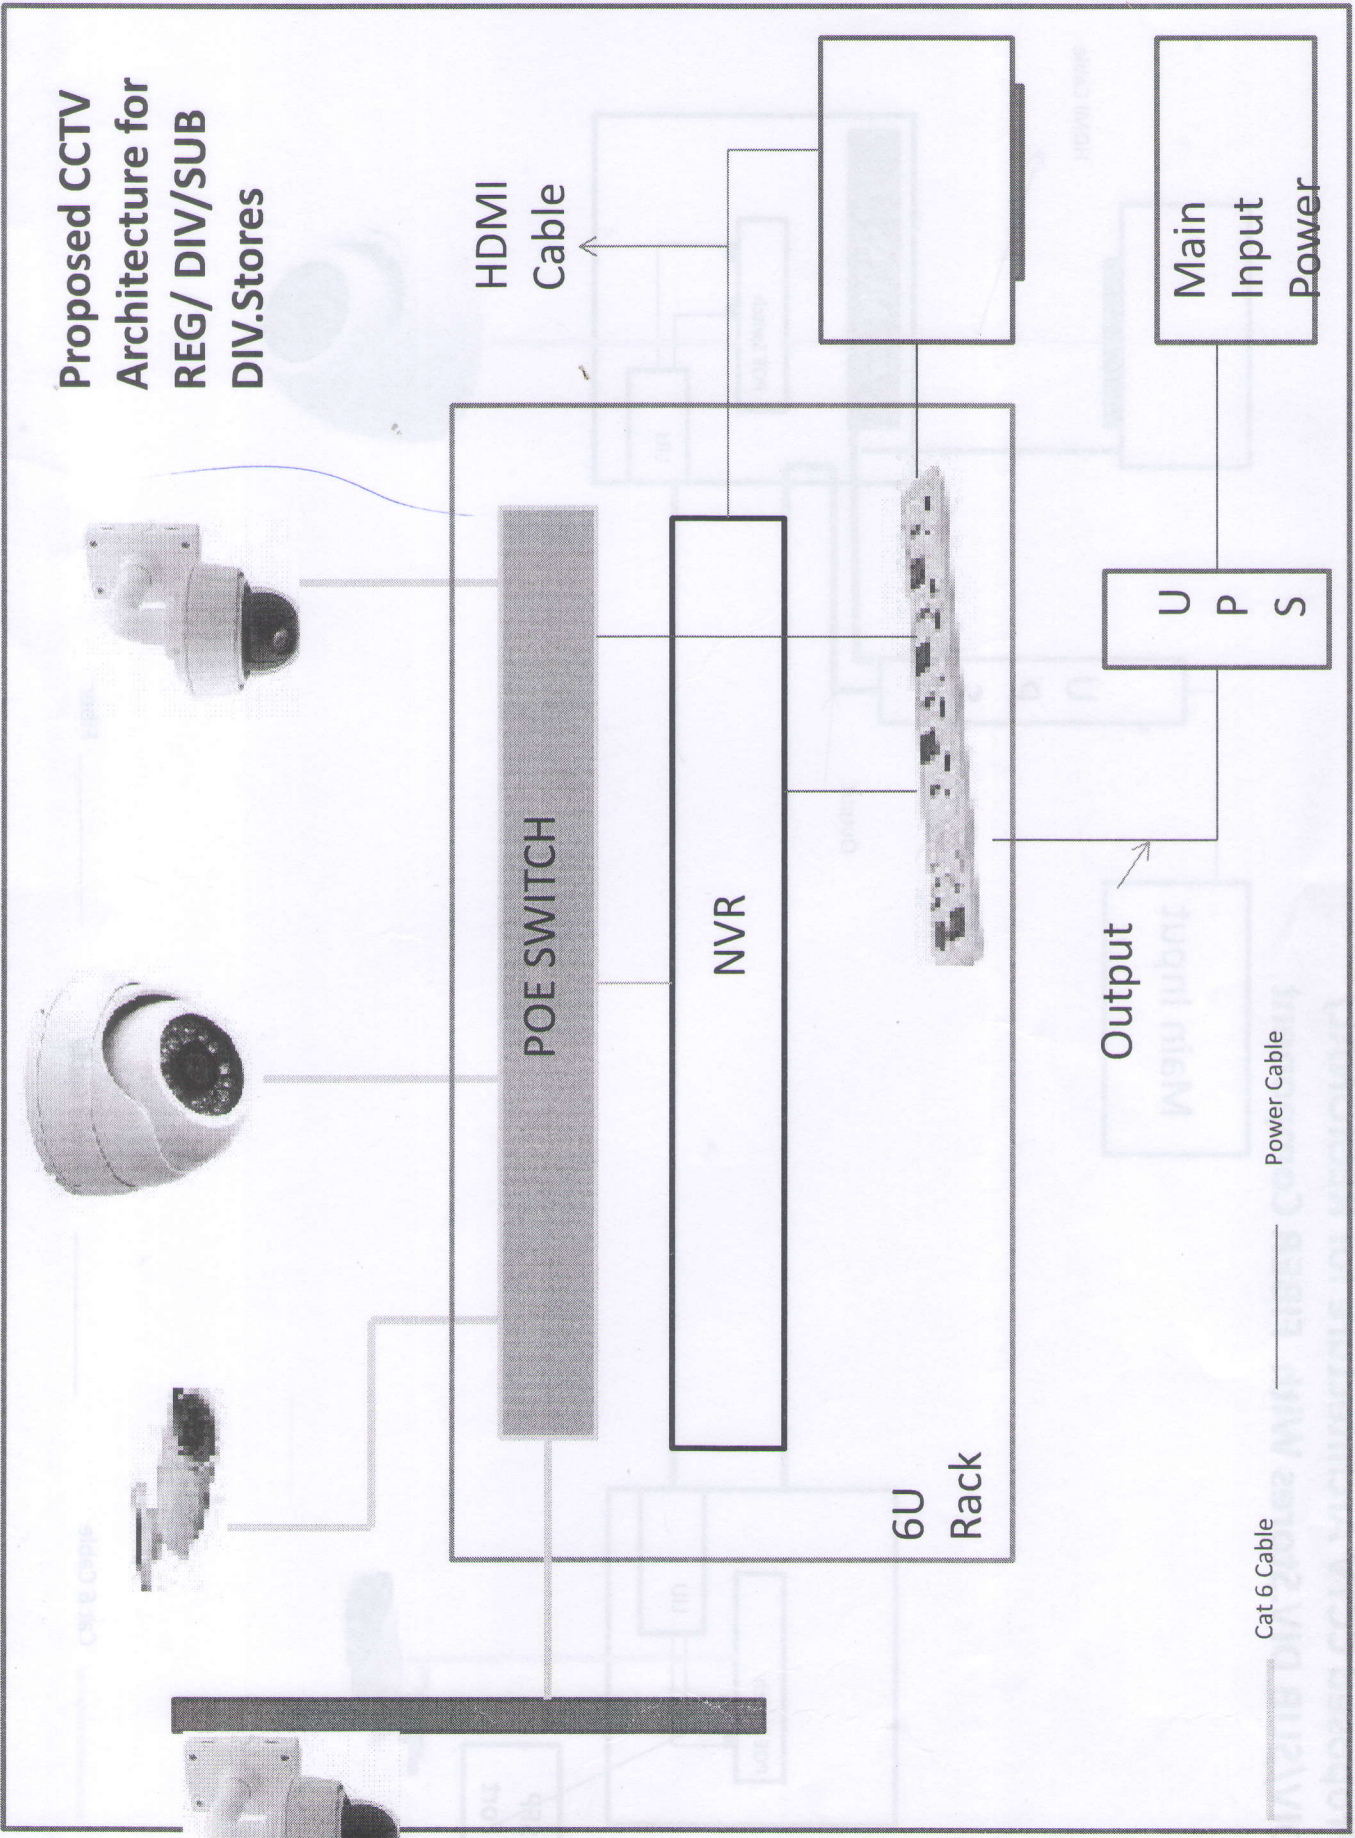

**Proposed CCTV Architecture for REG/ DIV/SUB DIV.Stores**

HDMI Cable

Main Input Power

UPS

Output

POE SWITCH

NVR

6U Rack