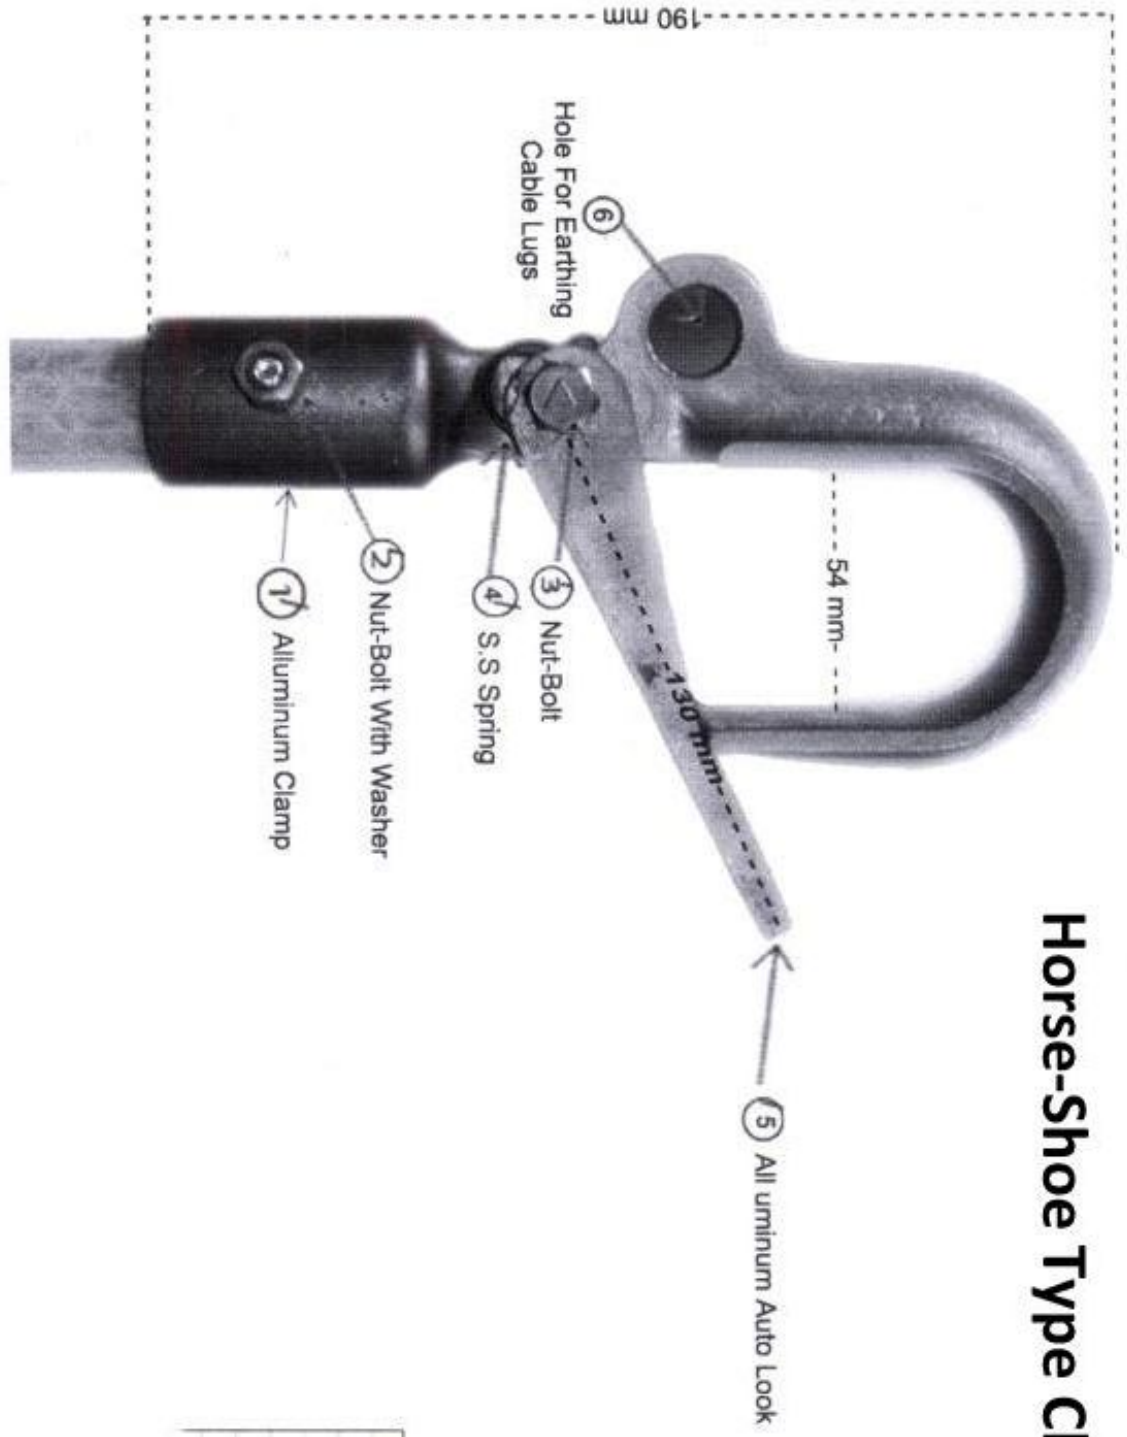

# Horse-Shoe Type Clamp

NO	MATERIAL	QTY
1	Alluminium Clamp	1
2	Nut-Bolt With Washer	1
3	Nut-Bolt	1
4	S.S Spring	1
5	Alluminium Auto Hook	1
6	Hole For Earthing Cable Lugs	1